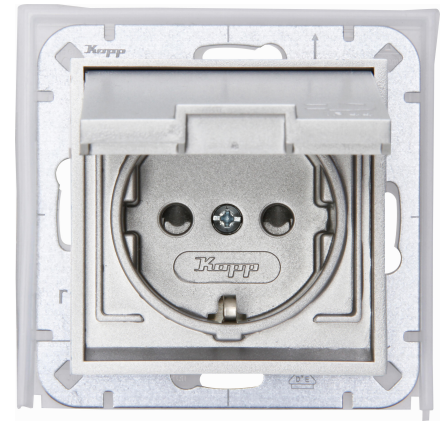

Art.No.	article name
954047001	HK07 IP44 - Earthed socket outlet with hinged lid and shutter, colour: steel

HK07 IP44 Flush mount, earthed socket outlet with hinged lid and shutter, 1-fold, 16A, 250V~, colour: steel

Technical data	954047001
Connection type	Screw and Push-in clamp
With signal lamp	no
With enhanced contact protection	yes
Frequency	50 50 Hz
Label space/information surface	no
Eject-mechanism	no
Material	Plastic
Rated fault current	0.00 A
Type of fastening	Mounting with claw and screw
Impact strength	IK00
Transparent	no
With miniature fuse	no
With loop through function	yes
With function lighting	no
With orientation lighting	no
Number of modules (module system)	0
Number of active pins (round)	0
Number of active pins (flat)	2
Min. depth of built-in installation box	32.0 mm
Compatible with Apple HomeKit	no
Compatible with Google Assistant	no
Compatible with Amazon Alexa	no
Metallic colour	no
Nominal current	16.00 A
Nominal voltage	250 V
Mounting method	Unterputz
Colour	Stainless steel
Model	Socket outlet CEE 7/3 (type F)
Halogen free	yes
Lockable	no
With hinged lid	yes
Surface protection	Untreated
Number of phases	1
With on/off switch	no
For heavy conditions (according to VDE)	no