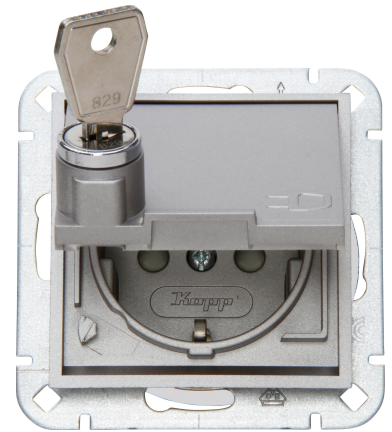

Art.No.	article name
951547003	HK07 - Earthed socket outlet with hinged lid and shutter, 1-fold, lockable, colour: steel

HK07 - Earthed socket outlet with hinged lid and shutter, 1-fold, lockable, 16A, 250V~, colour: steel

Technical data	951547003
Connection type	Screw and Push-in clamp
With signal lamp	no
With enhanced contact protection	yes
Frequency	50 50 Hz
Label space/information surface	no
Eject-mechanism	no
Material	Plastic
Rated fault current	0.00 A
Type of fastening	Mounting with claw and screw
Impact strength	IK00
Transparent	no
With miniature fuse	no
With loop through function	yes
With function lighting	no
With orientation lighting	no
Number of modules (module system)	1
Number of active pins (round)	0
Number of active pins (flat)	2
Min. depth of built-in installation box	32.0 mm
Compatible with Apple HomeKit	no
Compatible with Google Assistant	no
Compatible with Amazon Alexa	no
Metallic colour	no
Nominal current	16.00 A
Nominal voltage	250 V
Mounting method	EV000383 - Flush-mounted (plaster)
Colour	steel
Model	Socket outlet CEE 7/3 (type F)
Halogen free	yes
Lockable	yes
With hinged lid	yes
Surface protection	Lacquered
Number of phases	1
With on/off switch	no
For heavy conditions (according to VDE)	no

Technical data		951547003
Rotated central insert	no	
Over voltage protection	no	
Fault current protection	no	
Insulated mounting	no	
RAL-number (similar)	9022	
Width of device	55.0 mm	
Height of device	55.0 mm	
Depth of device	41.1 mm	
Number of socket outlets switchable	0	
IFTTT support available	no	
Concurrently switching neutral conductor	no	
Special power supply	No special power supply	
Material quality	Thermoplastic	
Surface finishing	Matt	
Imprint/indication	None	
Suitable for degree of protection (IP)	IP20	
Anti-bacterial treatment	no	
With built-in bluetooth speaker	nein	
Number of ports USB-A	0	
Number of ports USB-C	0	
With Wi-Fi signal repeater	nein	
Protective contact	flat	
Concurrently switching neutral conductor	0	
Number of loop throughs	1	