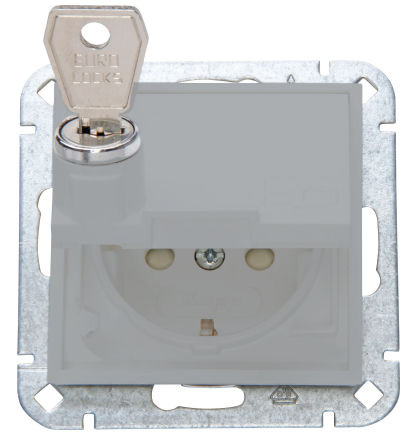

Art.No.	article name
951534003	HK07 - Earthed socket outlet with hinged lid and shutter, 1-fold, lockable, colour: grey matt

HK07 - Earthed socket outlet with hinged lid and shutter, 1-fold, lockable, 16A, 250V~, colour: grey matt

Technical data	951534003
Connection type	Screw and Push-in clamp
With signal lamp	no
With enhanced contact protection	yes
Frequency	50 50 Hz
Label space/information surface	no
Eject-mechanism	no
Material	Plastic
Rated fault current	0.00 A
Type of fastening	Mounting with claw and screw
Impact strength	IK00
Transparent	no
With miniature fuse	no
With loop through function	yes
With function lighting	no
With orientation lighting	no
Number of modules (module system)	1
Number of active pins (round)	0
Number of active pins (flat)	2
Min. depth of built-in installation box	32.0 mm
Compatible with Apple HomeKit	no
Compatible with Google Assistant	no
Compatible with Amazon Alexa	no
Metallic colour	no
Nominal current	16.00 A
Nominal voltage	250 V
Mounting method	EV000383 - Flush-mounted (plaster)
Colour	Grey
Model	Socket outlet CEE 7/3 (type F)
Halogen free	yes
Lockable	yes
With hinged lid	yes
Surface protection	Lacquered
Number of phases	1
With on/off switch	no
For heavy conditions (according to VDE)	no