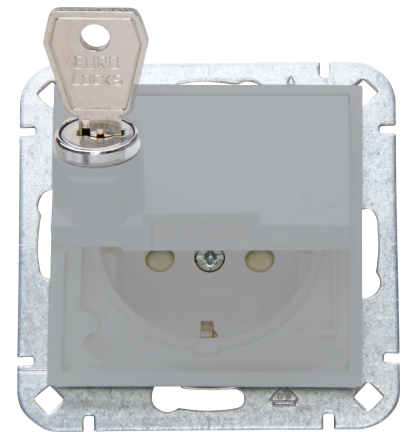

Art.No.	article name
951534003	HK07 - Earthed socket outlet with hinged lid and shutter, 1-fold, lockable, colour: grey matt

HK07 - Earthed socket outlet with hinged lid and shutter, 1-fold, lockable, 16A, 250V~, colour: grey matt

Technical data	951534003
Connection type	Screw and Push-in clamp
With signal lamp	no
With enhanced contact protection	yes
Frequency	50 - 50
Label space/information surface	no
Eject-mechanism	no
Material	Plastic
Rated fault current	0.00 A
Type of fastening	Mounting with claw and screw
Impact strength	IK00
Transparent	no
With miniature fuse	no
With loop through function	yes
With function lighting	no
With orientation lighting	no
Number of modules (module system)	1
Number of active pins (round)	0
Number of active pins (flat)	2
Min. depth of built-in installation box	32.0 mm
Compatible with Apple HomeKit	no
Compatible with Google Assistant	no
Compatible with Amazon Alexa	no
Metallic colour	no
Nominal current	16.00 A
Nominal voltage	250 V
Mounting method	EV000383 - Flush-mounted (plaster)
Colour	Grey
Model	Socket outlet CEE 7/3 (type F)
Halogen free	yes
Lockable	yes
With hinged lid	yes
Surface protection	Lacquered
Number of phases	1
With on/off switch	no
For heavy conditions (according to VDE)	no

Technical data		951534003
Rotated central insert	no	
Over voltage protection	no	
Fault current protection	no	
Insulated mounting	no	
RAL-number (similar)	7047	
Width of device	55.0 mm	
Height of device	55.0 mm	
Depth of device	41.1 mm	
Number of socket outlets switchable	0	
IFTTT support available	no	
Concurrently switching neutral conductor	no	
Special power supply	No special power supply	
Material quality	Thermoplastic	
Surface finishing	Matt	
Imprint/indication	None	
Suitable for degree of protection	IP20	
Anti-bacterial treatment	no	
With built-in bluetooth speaker	nein	
Number of ports USB-A	0	
Number of ports USB-C	0	
With Wi-Fi signal repeater	nein	
Protective contact	flat	
Concurrently switching neutral conductor	0	
Number of loop throughs	1	