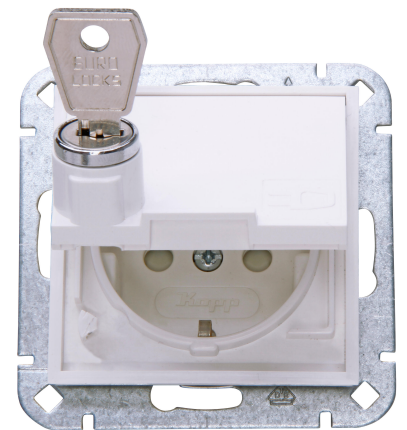

| Art.No. | article name |
|-----------|---|
| 951532001 | HK07 - Earthed socket outlet with hinged lid and shutter, 1-fold, lockable, colour: arctic white matt |

HK07 - Earthed socket outlet with hinged lid and shutter, 1-fold, lockable, 16A, 250V~, colour: arctic white matt

| Technical data | 951532001 |
|---|------------------------------------|
| Connection type | Screw and Push-in clamp |
| With signal lamp | no |
| With enhanced contact protection | yes |
| Frequency | 50 50 Hz |
| Label space/information surface | no |
| Eject-mechanism | no |
| Material | Plastic |
| Rated fault current | 0.00 A |
| Type of fastening | Mounting with claw and screw |
| Impact strength | IK00 |
| Transparent | no |
| With miniature fuse | no |
| With loop through function | yes |
| With function lighting | no |
| With orientation lighting | no |
| Number of modules (module system) | 1 |
| Number of active pins (round) | 0 |
| Number of active pins (flat) | 2 |
| Min. depth of built-in installation box | 32.0 mm |
| Compatible with Apple HomeKit | no |
| Compatible with Google Assistant | no |
| Compatible with Amazon Alexa | no |
| Metallic colour | no |
| Nominal current | 16.00 A |
| Nominal voltage | 250 V |
| Mounting method | EV000383 - Flush-mounted (plaster) |
| Colour | White |
| Model | Socket outlet CEE 7/3 (type F) |
| Halogen free | yes |
| Lockable | yes |
| With hinged lid | yes |
| Surface protection | Lacquered |
| Number of phases | 1 |
| With on/off switch | no |
| For heavy conditions (according to VDE) | no |