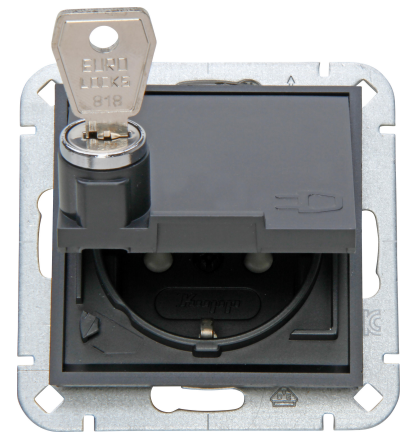

Art.No.	article name
951515000	HK07 - Earthed socket outlet with hinged lid and shutter, 1-fold, lockable, colour: anthracite

HK07 - Earthed socket outlet with hinged lid and shutter, 1-fold, lockable, 16A, 250V~, colour: anthracite

Technical data	951515000
Connection type	Screw and Push-in clamp
With signal lamp	no
With enhanced contact protection	yes
Frequency	50 50 Hz
Label space/information surface	no
Eject-mechanism	no
Material	Plastic
Rated fault current	0.00 A
Type of fastening	Mounting with claw and screw
Impact strength	IK00
Transparent	no
With miniature fuse	no
With loop through function	yes
With function lighting	no
With orientation lighting	no
Number of modules (module system)	1
Number of active pins (round)	0
Number of active pins (flat)	2
Min. depth of built-in installation box	32.0 mm
Compatible with Apple HomeKit	no
Compatible with Google Assistant	no
Compatible with Amazon Alexa	no
Metallic colour	no
Nominal current	16.00 A
Nominal voltage	250 V
Mounting method	EV000383 - Flush-mounted (plaster)
Colour	anthracite
Model	Socket outlet CEE 7/3 (type F)
Halogen free	yes
Lockable	yes
With hinged lid	yes
Surface protection	Lacquered
Number of phases	1
With on/off switch	no
For heavy conditions (according to VDE)	no