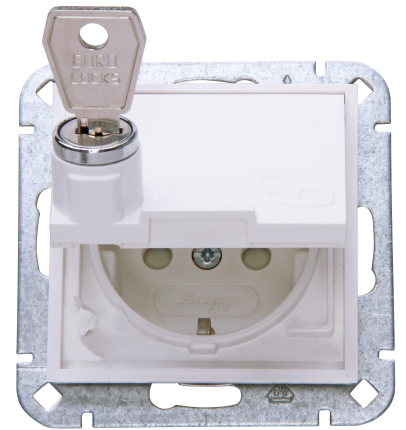

Art.No.	article name
---------	--------------

951513008	HK07 - earthed socket outlet with hinged lid and shutter, colour: arctic white
-----------	--

HK07 - earthed socket outlet with hinged lid and shutter, 1-fold, lockable, 16A, 250V~, colour: arctic white

Technical data	951513008
----------------	-----------

Connection type	Screw and Push-in clamp
With signal lamp	no
With enhanced contact protection	yes
Frequency	50 50 Hz
Label space/information surface	no
Eject-mechanism	no
Material	Plastic
Rated fault current	0.00 A
Type of fastening	Mounting with claw and screw
Impact strength	IK00
Transparent	no
With miniature fuse	no
With loop through function	yes
With function lighting	no
With orientation lighting	no
Number of active pins (round)	0
Number of active pins (flat)	2
Min. depth of built-in installation box	32.0 mm
Compatible with Apple HomeKit	no
Compatible with Google Assistant	no
Compatible with Amazon Alexa	no
Metallic colour	no
Nominal current	16.00 A
Nominal voltage	250 V
Mounting method	EV000383 - Flush-mounted (plaster)
Colour	White
Model	Socket outlet CEE 7/3 (type F)
Halogen free	yes
Lockable	yes
With hinged lid	yes
Surface protection	Untreated
Number of phases	1
With on/off switch	no
For heavy conditions (according to VDE)	no
Rotated central insert	no