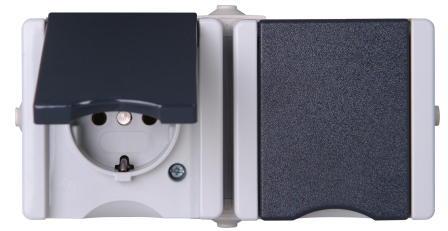

Art.No.	article name
950656001	Double earthed socket outlet with hinged lid

Surface Mount, Earthed socket with hinged lid, 2-fold, horizontal, without shutter, 16A, 250V~, proAQA, light-grey/dark-grey

Technical data	950656001
Connection type	Push-in clamp
With signal lamp	no
With enhanced contact protection	no
Frequency	50 50 Hz
Label space/information surface	no
Eject-mechanism	no
Material	Plastic
Rated fault current	250.00 A
Type of fastening	Mounting with screw
Impact strength	IK00
Transparent	no
With miniature fuse	no
With loop through function	yes
With function lighting	no
With orientation lighting	no
Number of modules (module system)	2
Number of active pins (round)	0
Number of active pins (flat)	2
Min. depth of built-in installation box	0.0 mm
Compatible with Apple HomeKit	no
Compatible with Google Assistant	no
Compatible with Amazon Alexa	no
Metallic colour	no
Nominal current	16.00 A
Nominal voltage	250
Mounting method	EV000384 - Surface mounted (plaster)
Colour	Grey
Model	Socket outlet CEE 7/3 (type F)
Halogen free	yes
Lockable	no
With hinged lid	yes
Surface protection	Untreated
Number of phases	1
With on/off switch	no
For heavy conditions (according to VDE)	no

Technical data		950656001
Rotated central insert	no	
Over voltage protection	no	
Fault current protection	no	
Insulated mounting	no	
RAL-number (similar)	7035	
Width of device	75.0 mm	
Height of device	134.0 mm	
Depth of device	58.0 mm	
Number of socket outlets switchable	0	
IFTTT support available	no	
Special power supply	No special power supply	
Material quality	Thermoplastic	
Surface finishing	Glossy	
Imprint/indication	Other	
Suitable for degree of protection (IP)	IP44	
Anti-bacterial treatment	no	
With built-in bluetooth speaker	nein	
Number of ports USB-A	0	
Number of ports USB-C	0	
With Wi-Fi signal repeater	nein	
Colour of switch operator	sonstige	
Protective contact	Earthing clips	