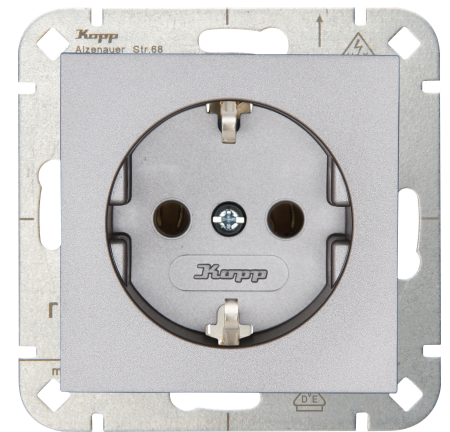

Art.No. article name

949347009 HK07 - Earthed socket outlet, colour: steel

HK07 - Safety socket, without increased protection against accidental contact, nominal current 16A, nominal voltage 250V~, protection class IP20, colour: steel

Technical data 949347009

Connection type	Screw and Push-in clamp
With signal lamp	no
With enhanced contact protection	no
Frequency	50 - 50
Label space/information surface	no
Eject-mechanism	no
Material	Plastic
Rated fault current	0.00 A
Type of fastening	Mounting with claw and screw
Impact strength	IK00
Transparent	no
With miniature fuse	no
With loop through function	yes
With function lighting	no
With orientation lighting	no
Number of modules (module system)	1
Number of active pins (round)	0
Number of active pins (flat)	2
Min. depth of built-in installation box	32.0 mm
Compatible with Apple HomeKit	no
Compatible with Google Assistant	no
Compatible with Amazon Alexa	no
Metallic colour	no
Nominal current	16.00 A
Nominal voltage	250 V
Mounting method	EV000383 - Flush-mounted (plaster)
Colour	Stainless steel
Model	Socket outlet CEE 7/3 (type F)
Halogen free	yes
Lockable	no
With hinged lid	no
Surface protection	Lacquered
Number of phases	1
With on/off switch	no
For heavy conditions (according to VDE)	no