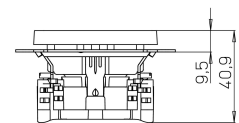

Technical data 949332006

Connection type	Push-in clamp
With signal lamp	no
With enhanced contact protection	no
Frequency	50 - 50
Label space/information surface	no
Eject-mechanism	no
Material	Plastic
Rated fault current	0.00 A
Type of fastening	Mounting with claw and screw
Impact strength	IK00
Transparent	no
With miniature fuse	no
With loop through function	yes
With function lighting	no
With orientation lighting	no
Number of modules (module system)	1
Number of active pins (round)	0
Number of active pins (flat)	2
Min. depth of built-in installation box	32.0 mm
Compatible with Apple HomeKit	no
Compatible with Google Assistant	no
Compatible with Amazon Alexa	no
Metallic colour	no
Nominal current	16.00 A
Nominal voltage	250 V
Mounting method	EV000383 - Flush-mounted (plaster)
Colour	White
Model	Socket outlet CEE 7/3 (type F)
Halogen free	yes
Lockable	no
With hinged lid	no
Surface protection	Lacquered
Number of phases	1
With on/off switch	no
For heavy conditions (according to VDE)	no

Technical data		949332006
Rotated central insert	no	
Over voltage protection	no	
Fault current protection	no	
Insulated mounting	no	
RAL-number (similar)	9016	
Width of device	55.0 mm	
Height of device	55.0 mm	
Depth of device	41.1 mm	
Number of socket outlets switchable	0	
IFTTT support available	no	
Concurrently switching neutral conductor	no	
Material quality	Thermoplastic	
Surface finishing	Matt	
Imprint/indication	None	
Suitable for degree of protection	IP20	
Anti-bacterial treatment	no	
With built-in bluetooth speaker	nein	
Number of ports USB-A	0	
Number of ports USB-C	0	
Max. current rating of USB power supply	0.00 A	
With Wi-Fi signal repeater	no	
Colour of switch operator	Other	
Protective contact	Earthing clips	
Concurrently switching neutral conductor	0	
Number of loop throughs	1	
Farbe (Kopp-Bezeichnung)	arctic white	