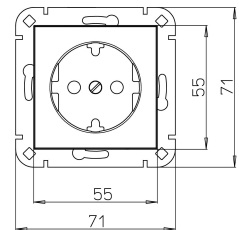

Technical data 949332006

Connection type	Push-in clamp
With signal lamp	no
With enhanced contact protection	no
Frequency	50 - 50
Label space/information surface	no
Eject-mechanism	no
Material	Plastic
Rated fault current	0.00 A
Type of fastening	Mounting with claw and screw
Impact strength	IK00
Transparent	no
With miniature fuse	no
With loop through function	yes
With function lighting	no
With orientation lighting	no
Number of modules (module system)	1
Number of active pins (round)	0
Number of active pins (flat)	2
Min. depth of built-in installation box	32.0 mm
Compatible with Apple HomeKit	no
Compatible with Google Assistant	no
Compatible with Amazon Alexa	no
Metallic colour	no
Nominal current	16.00 A
Nominal voltage	250 V
Mounting method	EV000383 - Flush-mounted (plaster)
Colour	White
Model	Socket outlet CEE 7/3 (type F)
Halogen free	yes
Lockable	no
With hinged lid	no
Surface protection	Lacquered
Number of phases	1
With on/off switch	no
For heavy conditions (according to VDE)	no

Technical data		949332006
Rotated central insert	no	
Over voltage protection	no	
Fault current protection	no	
Insulated mounting	no	
RAL-number (similar)	9016	
Width of device	55.0 mm	
Height of device	55.0 mm	
Depth of device	41.1 mm	
Number of socket outlets switchable	0	
IFTTT support available	no	
Concurrently switching neutral conductor	no	
Material quality	Thermoplastic	
Surface finishing	Matt	
Imprint/indication	None	
Suitable for degree of protection	IP20	
Anti-bacterial treatment	no	
With built-in bluetooth speaker	nein	
Number of ports USB-A	0	
Number of ports USB-C	0	
Max. current rating of USB power supply	0.00 A	
With Wi-Fi signal repeater	no	
Colour of switch operator	Other	
Protective contact	Earthing clips	
Concurrently switching neutral conductor	0	
Number of loop throughs	1	
Farbe (Kopp-Bezeichnung)	arctic white	