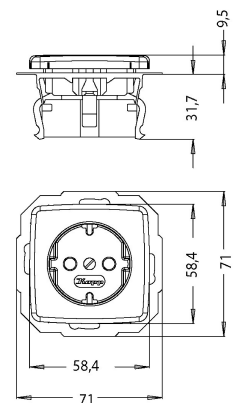

Art.No. article name

945115050 Earthed socket outlet with shutter, RIVO, colour: anthracite

RIVO - Profi-Pack: 6 Earthed socket outlet with shutter - 16 A, 250 V~, colour: anthracite

Technical data	945115050
With signal lamp	no
With enhanced contact protection	yes
Frequency	50 - 50
Label space/information surface	no
Eject-mechanism	no
Material	Plastic
Rated fault current	0.00 A
Type of fastening	Mounting with claw and screw
Impact strength	IK00
Transparent	no
With miniature fuse	no
With function lighting	no
With orientation lighting	no
Number of modules (module system)	0
Min. depth of built-in installation box	34.0 mm
Compatible with Apple HomeKit	no
Compatible with Google Assistant	no
Compatible with Amazon Alexa	no
Nominal current	16.00 A
Nominal voltage	250 V
Mounting method	EV000383 - Flush-mounted (plaster)
Colour	anthracite
Halogen free	yes
With hinged lid	no
Surface protection	Untreated
Rotated central insert	no
Over voltage protection	no
Fault current protection	no
Insulated mounting	no
RAL-number (similar)	7024
Width of device	58.0 mm
Height of device	58.0 mm
Depth of device	41.2 mm
IFTTT support available	no
Concurrently switching neutral conductor	no

Technical data		945115050
Material quality	Thermoplastic	
Surface finishing	Matt	
Suitable for degree of protection	IP20	
Max. current rating of USB power supply	0.00 A	
Colour of switch operator	farblos	
Protective contact	Earthing clips	