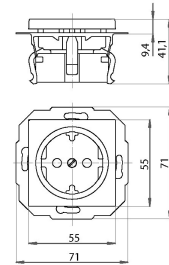

Technical data		943047058
Rotated central insert	no	
Over voltage protection	no	
Fault current protection	no	
Insulated mounting	no	
RAL-number (similar)	9022	
Width of device	55.0 mm	
Height of device	55.0 mm	
Depth of device	41.1 mm	
Number of socket outlets switchable	0	
IFTTT support available	no	
Concurrently switching neutral conductor	no	
Material quality	Thermoplastic	
Surface finishing	Matt	
Imprint/indication	None	
Suitable for degree of protection	IP20	
Anti-bacterial treatment	no	
With built-in bluetooth speaker	nein	
Number of ports USB-A	0	
Number of ports USB-C	0	
Max. current rating of USB power supply	0.00 A	
With Wi-Fi signal repeater	no	
Protective contact	Earthing clips	
Device diameter	55.00 mm	
Concurrently switching neutral conductor	0	
Number of loop throughs	1	