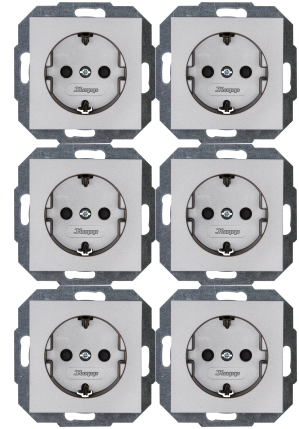

Art.No. article name

943047058 Profi-Pack: 6 Earthed socket outlets with shutter

Profi-Pack: 6 Earthed socket outlets with shutter, 16A, 250V~, ATHENIS, steel colour

Technical data

943047058

Connection type	Push-in clamp
With signal lamp	no
With enhanced contact protection	yes
Frequency	50 - 50
Label space/information surface	no
Eject-mechanism	no
Material	Plastic
Rated fault current	0.00 A
Type of fastening	Mounting with claw and screw
Impact strength	IK00
Transparent	no
With miniature fuse	no
With loop through function	yes
With function lighting	no
With orientation lighting	no
Number of modules (module system)	1
Number of active pins (round)	0
Number of active pins (flat)	2
Min. depth of built-in installation box	32.0 mm
Compatible with Apple HomeKit	no
Compatible with Google Assistant	no
Compatible with Amazon Alexa	no
Metallic colour	no
Nominal current	16.00 A
Nominal voltage	250 V
Mounting method	EV000383 - Flush-mounted (plaster)
Colour	steel
Model	Socket outlet CEE 7/3 (type F)
Halogen free	yes
Lockable	no
With hinged lid	no
Surface protection	Lacquered
Number of phases	1
With on/off switch	no
For heavy conditions (according to VDE)	no

Technical data		943047058
Rotated central insert	no	
Over voltage protection	no	
Fault current protection	no	
Insulated mounting	no	
RAL-number (similar)	9022	
Width of device	55.0 mm	
Height of device	55.0 mm	
Depth of device	41.1 mm	
Number of socket outlets switchable	0	
IFTTT support available	no	
Concurrently switching neutral conductor	no	
Material quality	Thermoplastic	
Surface finishing	Matt	
Imprint/indication	None	
Suitable for degree of protection	IP20	
Anti-bacterial treatment	no	
With built-in bluetooth speaker	nein	
Number of ports USB-A	0	
Number of ports USB-C	0	
Max. current rating of USB power supply	0.00 A	
With Wi-Fi signal repeater	no	
Protective contact	Earthing clips	
Device diameter	55.00 mm	
Concurrently switching neutral conductor	0	
Number of loop throughs	1	