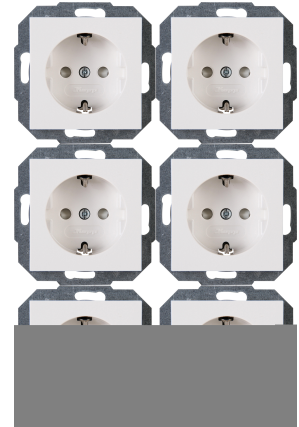

Art.No.	article name
943029056	Profi-Pack: 6 Earthed socket outlets with shutter

Profi-Pack: 6 Earthed socket outlets with shutter, 16A, 250V~, ATHENIS, pure-white

Technical data	943029056
Connection type	Push-in clamp
With signal lamp	no
With enhanced contact protection	yes
Frequency	50 50 Hz
Label space/information surface	no
Eject-mechanism	no
Material	Plastic
Rated fault current	250.00 A
Type of fastening	Mounting with claw and screw
Impact strength	IK00
Transparent	no
With miniature fuse	no
With loop through function	yes
With function lighting	no
With orientation lighting	no
Number of modules (module system)	1
Number of active pins (round)	0
Number of active pins (flat)	1
Min. depth of built-in installation box	32.0 mm
Compatible with Apple HomeKit	no
Compatible with Google Assistant	no
Compatible with Amazon Alexa	no
Metallic colour	no
Nominal current	16.00 A
Nominal voltage	250
Mounting method	EV000383 - Flush-mounted (plaster)
Colour	White
Halogen free	yes
Lockable	no
With hinged lid	no
Surface protection	Lacquered
Number of phases	1
With on/off switch	no
For heavy conditions (according to VDE)	no
Rotated central insert	no

Technical data		943029056
Over voltage protection	no	
Fault current protection	no	
Insulated mounting	no	
RAL-number (similar)	9010	
Width of device	55.0 mm	
Height of device	55.0 mm	
Number of socket outlets switchable	0	
IFTTT support available	no	
Special power supply	No special power supply	
Material quality	Thermoplastic	
Surface finishing	Glossy	
Imprint/indication	None	
Suitable for degree of protection (IP)	IP20	
Anti-bacterial treatment	no	
With built-in bluetooth speaker	nein	
Number of ports USB-A	0	
Number of ports USB-C	0	
With Wi-Fi signal repeater	nein	
Protective contact	Earthing clips	