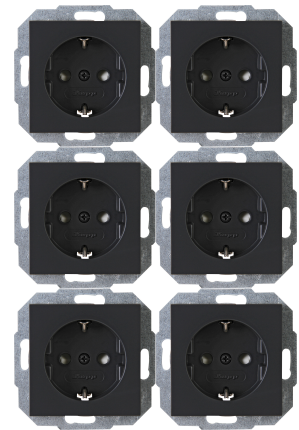

Art.No.	article name
943015055	Profi-Pack: 6 Earthed socket outlets with shutter

Profi-Pack: 6 Earthed socket outlets with shutter, 16A, 250V~, ATHENIS, anthracite

Technical data	943015055
Connection type	Push-in clamp
With signal lamp	no
With enhanced contact protection	yes
Frequency	50 50 Hz
Label space/information surface	no
Eject-mechanism	no
Material	Plastic
Rated fault current	250.00 A
Type of fastening	Mounting with claw and screw
Impact strength	IK00
Transparent	no
With miniature fuse	no
With loop through function	yes
With function lighting	no
With orientation lighting	no
Number of modules (module system)	1
Number of active pins (round)	0
Number of active pins (flat)	1
Min. depth of built-in installation box	32.0 mm
Compatible with Apple HomeKit	no
Compatible with Google Assistant	no
Compatible with Amazon Alexa	no
Metallic colour	no
Nominal current	16.00 A
Nominal voltage	250
Mounting method	EV000383 - Flush-mounted (plaster)
Colour	anthracite
Halogen free	yes
Lockable	no
With hinged lid	no
Surface protection	Lacquered
Number of phases	1
With on/off switch	no
For heavy conditions (according to VDE)	no
Rotated central insert	no

Technical data		943015055
Over voltage protection	no	
Fault current protection	no	
Insulated mounting	no	
RAL-number (similar)	7024	
Width of device	55.0 mm	
Height of device	55.0 mm	
Number of socket outlets switchable	0	
IFTTT support available	no	
Special power supply	No special power supply	
Material quality	Thermoplastic	
Surface finishing	Matt	
Imprint/indication	None	
Suitable for degree of protection (IP)	IP20	
Anti-bacterial treatment	no	
With built-in bluetooth speaker	nein	
Number of ports USB-A	0	
Number of ports USB-C	0	
With Wi-Fi signal repeater	nein	
Protective contact	Earthing clips	