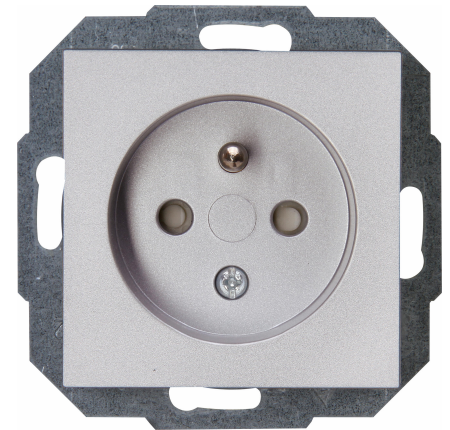

Art.No.	article name
---------	--------------

940447002	Earthed socket outlet with central earth contact and with shutter, colour: steel
-----------	--

HK07 - Earthed socket outlet with central earth contact, 1-fold, with shutter, 16A, 250V~, colour: steel

Technical data	940447002
Connection type	Push-in clamp
With signal lamp	no
With enhanced contact protection	yes
Frequency	50 50 Hz
Label space/information surface	no
Eject-mechanism	no
Material	Plastic
Rated fault current	250.00 A
Type of fastening	Mounting with claw and screw
Impact strength	IK00
Transparent	no
With miniature fuse	no
With loop through function	no
With function lighting	no
With orientation lighting	no
Number of modules (module system)	1
Number of active pins (round)	2
Number of active pins (flat)	0
Min. depth of built-in installation box	32.0 mm
Compatible with Apple HomeKit	no
Compatible with Google Assistant	no
Compatible with Amazon Alexa	no
Metallic colour	no
Nominal current	16.00 A
Nominal voltage	250
Mounting method	EV000383 - Flush-mounted (plaster)
Colour	steel
Model	Grounding pin
Halogen free	yes
Lockable	no
With hinged lid	no
Surface protection	Lacquered
Number of socket outlets	1
Number of phases	1
With on/off switch	no