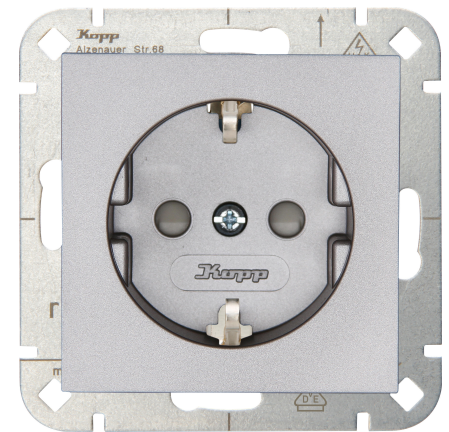

Art.No.	article name
---------	--------------

940047001	HK07 - Earthed socket outlet with shutter, colour: steel
-----------	--

HK07 - Safety socket, increased protection against accidental contact, nominal current 16A, nominal voltage 250V~, protection class IP20, colour: steel

Technical data	940047001
Connection type	Push-in clamp
With signal lamp	no
With enhanced contact protection	yes
Frequency	50 50 Hz
Label space/information surface	no
Eject-mechanism	no
Material	Plastic
Rated fault current	250.00 A
Type of fastening	Mounting with claw and screw
Impact strength	IK00
Transparent	no
With miniature fuse	no
With loop through function	yes
With function lighting	no
With orientation lighting	no
Number of modules (module system)	1
Number of active pins (round)	2
Number of active pins (flat)	0
Min. depth of built-in installation box	32.0 mm
Compatible with Apple HomeKit	no
Compatible with Google Assistant	no
Compatible with Amazon Alexa	no
Metallic colour	no
Nominal current	16.00 A
Nominal voltage	250
Mounting method	EV000383 - Flush-mounted (plaster)
Colour	Stainless steel
Model	Socket outlet CEE 7/3 (type F)
Halogen free	yes
Lockable	no
With hinged lid	no
Surface protection	Lacquered
Number of socket outlets	1
Number of phases	1
With on/off switch	no