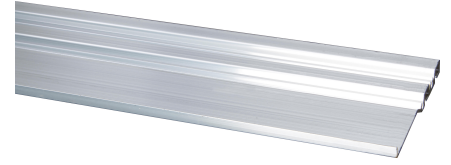

Art.No.	article name
939697012	ExitFly, side rail: 310mm, colour: aluminium

ExitFly, Side rail, 310mm, aluminium

Technical data		939697012
Impact strength		IK00
Anti-bacterial treatment		no
Packaging break		N