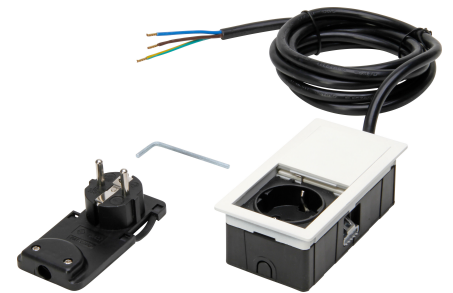

Art.No.	article name
939661015	VersaHIT mono, 1 safety outlet with increased protection against contact, incl. 2m connection cable and mountable plug, colour: matt white

VersaHIT Mono, matt white (similar to RAL 9010), type A, 1 earthing contact socket, 220-250V, 16A, 50Hz, max. 3.400W, 123x67x40mm (LxWxH), incl. 2 meters, Connection cable and mountable plug, IP54

Technical data	939661015
Connection type	Screw and Push-in clamp
With signal lamp	no
Eject-mechanism	no
Material	Plastic
Rated fault current	0.00 A
Impact strength	IK00
Transparent	no
With miniature fuse	no
With loop through function	yes
With function lighting	no
With orientation lighting	no
Number of active pins (round)	0
Number of active pins (flat)	2
Compatible with Apple HomeKit	no
Compatible with Google Assistant	no
Compatible with Amazon Alexa	no
Nominal current	16.00 A
Nominal voltage	250 V
Model	Socket outlet CEE 7/3 (type F)
Halogen free	yes
Number of phases	1
With on/off switch	no
For heavy conditions (according to VDE)	no
Rotated central insert	no
Over voltage protection	no
Number of socket outlets switchable	0
IFTTT support available	no
Concurrently switching neutral conductor	no
Special power supply	No special power supply
Imprint/indication	None
Anti-bacterial treatment	no
With built-in bluetooth speaker	nein
Number of ports USB-A	0
Number of ports USB-C	0
With Wi-Fi signal repeater	nein

Technical data		939661015
Protective contact	flat	
Concurrently switching neutral conductor	0	
Number of loop throughs	1	