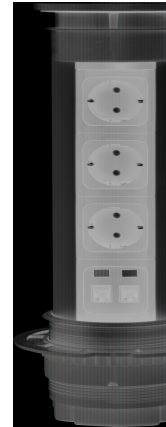

Art.No.	article name
939611010	VersaELITE, 3 earthed socket outlet, 2x RJ45 (CAT 6UTP), colour: anodized aluminum

VersaELITE, type C, 3x earthed socket outlet+2x RJ45 (CAT 6 UTP), 220-250V, 50Hz, max. 3400W, with 2m connecting cable, colour: anodized aluminum

Technical data		939611010
Shape	EV000154 - others	
Height	277.0 mm	
Number of socket outlets with protective contact (SCHUKO)	3	
Diameter	124.0 mm	
Impact strength	IK00	
Folding	no	
Number of CAT 6 connections	2	
Colour	Silver	
Model	Built-in	
Over voltage protection	no	
Anti-bacterial treatment	no	
Packaging break	N	