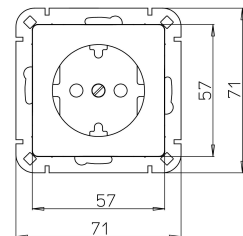

Art.No. article name

923502087 PARIS - earthed socket outlet, 1-fold, 16A, 250V~, colour: arctic white

PARIS - earthed socket outlet, 1-fold, 16A, 250 V~, colour: arctic white

| Technical data | 923502087 |
|---|------------------------------------|
| Connection type | Push-in clamp |
| With signal lamp | no |
| With enhanced contact protection | no |
| Label space/information surface | no |
| Eject-mechanism | no |
| Material | Plastic |
| Rated fault current | 0.00 A |
| Type of fastening | Mounting with claw and screw |
| With lighting | no |
| Impact strength | IK00 |
| Transparent | no |
| With miniature fuse | no |
| With loop through function | yes |
| With function lighting | no |
| With orientation lighting | no |
| Number of modules (module system) | 1 |
| Number of active pins (round) | 0 |
| Number of active pins (flat) | 2 |
| Min. depth of built-in installation box | 32.0 mm |
| Compatible with Apple HomeKit | no |
| Compatible with Google Assistant | no |
| Compatible with Amazon Alexa | no |
| Metallic colour | no |
| Nominal current | 16.00 A |
| Nominal voltage | 250 V |
| Mounting method | EV000383 - Flush-mounted (plaster) |
| Colour | White |
| Model | Socket outlet CEE 7/3 (type F) |
| Halogen free | yes |
| Lockable | no |
| With hinged lid | no |
| Surface protection | Untreated |
| Number of phases | 1 |
| With on/off switch | no |
| For heavy conditions (according to VDE) | no |
| Rotated central insert | no |