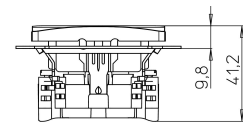

Art.No. article name

923502087 PARIS - earthed socket outlet, 1-fold, 16A, 250V~, colour: arctic white

PARIS - earthed socket outlet, 1-fold, 16A, 250 V~, colour: arctic white

| Technical data | 923502087 |
|---|------------------------------------|
| Connection type | Push-in clamp |
| With signal lamp | no |
| With enhanced contact protection | no |
| Label space/information surface | no |
| Eject-mechanism | no |
| Material | Plastic |
| Rated fault current | 0.00 A |
| Type of fastening | Mounting with claw and screw |
| With lighting | no |
| Impact strength | IK00 |
| Transparent | no |
| With miniature fuse | no |
| With loop through function | yes |
| With function lighting | no |
| With orientation lighting | no |
| Number of modules (module system) | 1 |
| Number of active pins (round) | 0 |
| Number of active pins (flat) | 2 |
| Min. depth of built-in installation box | 32.0 mm |
| Compatible with Apple HomeKit | no |
| Compatible with Google Assistant | no |
| Compatible with Amazon Alexa | no |
| Metallic colour | no |
| Nominal current | 16.00 A |
| Nominal voltage | 250 V |
| Mounting method | EV000383 - Flush-mounted (plaster) |
| Colour | White |
| Model | Socket outlet CEE 7/3 (type F) |
| Halogen free | yes |
| Lockable | no |
| With hinged lid | no |
| Surface protection | Untreated |
| Number of phases | 1 |
| With on/off switch | no |
| For heavy conditions (according to VDE) | no |
| Rotated central insert | no |