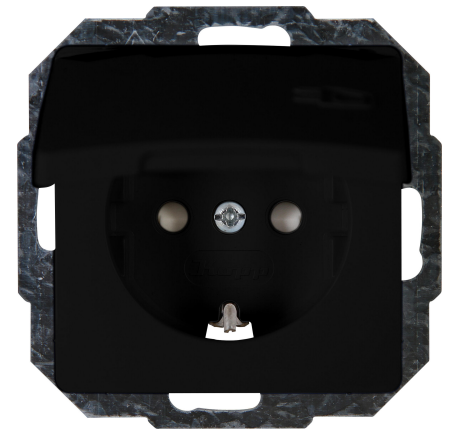

Art.No.	article name
920850086	PARIS - earthed socket outlet with hinged lid and shutter, colour: matt black

Earthed socket outlet with hinged lid and with shutter, 16A, 250V~, PARIS, black

Technical data	920850086
Connection type	Screw and Push-in clamp
With signal lamp	no
With enhanced contact protection	yes
Frequency	50 50 Hz
Label space/information surface	no
Eject-mechanism	no
Material	Plastic
Rated fault current	0.00 A
Type of fastening	Mounting with claw and screw
Impact strength	IK00
Transparent	no
With miniature fuse	no
With loop through function	yes
With function lighting	no
With orientation lighting	no
Number of modules (module system)	1
Number of active pins (round)	0
Number of active pins (flat)	2
Min. depth of built-in installation box	32.0 mm
Compatible with Apple HomeKit	no
Compatible with Google Assistant	no
Compatible with Amazon Alexa	no
Metallic colour	no
Nominal current	16.00 A
Nominal voltage	250 V
Mounting method	EV000383 - Flush-mounted (plaster)
Colour	Black
Model	Socket outlet CEE 7/3 (type F)
Halogen free	yes
Lockable	no
With hinged lid	yes
Surface protection	Lacquered
Number of phases	1
With on/off switch	no
For heavy conditions (according to VDE)	no

Technical data		920850086
Rotated central insert	no	
Over voltage protection	no	
Fault current protection	no	
Insulated mounting	no	
RAL-number (similar)	9005	
Width of device	57.0 mm	
Height of device	57.0 mm	
Depth of device	41.1 mm	
Number of socket outlets switchable	0	
IFTTT support available	no	
Special power supply	No special power supply	
Material quality	Thermoplastic	
Surface finishing	Matt	
Imprint/indication	None	
Suitable for degree of protection (IP)	IP20	
Anti-bacterial treatment	no	
With built-in bluetooth speaker	nein	
Number of ports USB-A	0	
Number of ports USB-C	0	
With Wi-Fi signal repeater	nein	
Protective contact	flat	
Concurrently switching neutral conductor	0	
Number of loop throughs	1	