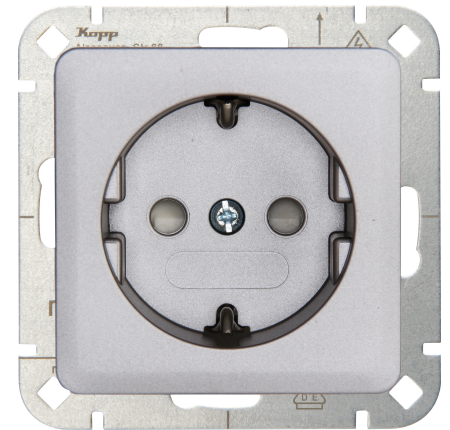

Art.No.	article name
915020004	HK02 - earthed socket outlet with shutter, colour: steel

HK02 - earthed socket outlet with shutter, colour: steel

Technical data	915020004
Connection type	Screw and Push-in clamp
With signal lamp	no
With enhanced contact protection	yes
Frequency	50 - 50
Label space/information surface	no
Eject-mechanism	no
Material	Plastic
Rated fault current	0.00 A
Type of fastening	Mounting with claw and screw
Impact strength	IK00
Transparent	no
With miniature fuse	no
With loop through function	yes
With function lighting	no
With orientation lighting	no
Number of modules (module system)	1
Number of active pins (round)	0
Number of active pins (flat)	2
Min. depth of built-in installation box	32.0 mm
Compatible with Apple HomeKit	no
Compatible with Google Assistant	no
Compatible with Amazon Alexa	no
Metallic colour	no
Nominal current	16.00 A
Nominal voltage	250 V
Mounting method	EV000383 - Flush-mounted (plaster)
Colour	Stainless steel
Model	Socket outlet CEE 7/3 (type F)
Halogen free	yes
Lockable	no
With hinged lid	no
Surface protection	Untreated
Number of phases	1
With on/off switch	no
For heavy conditions (according to VDE)	no
Rotated central insert	no

Technical data		915020004
Over voltage protection	no	
Fault current protection	no	
Insulated mounting	no	
RAL-number (similar)	9006	
Width of device	55.0 mm	
Height of device	55.0 mm	
Depth of device	41.1 mm	
Number of socket outlets switchable	0	
IFTTT support available	no	
Concurrently switching neutral conductor	no	
Special power supply	No special power supply	
Material quality	Thermoplastic	
Surface finishing	Glossy	
Imprint/indication	None	
Suitable for degree of protection	IP20	
Anti-bacterial treatment	no	
With built-in bluetooth speaker	nein	
Number of ports USB-A	0	
Number of ports USB-C	0	
With Wi-Fi signal repeater	nein	
Colour of switch operator	farblos	
Protective contact	flat	
Concurrently switching neutral conductor	0	
Number of loop throughs	1	