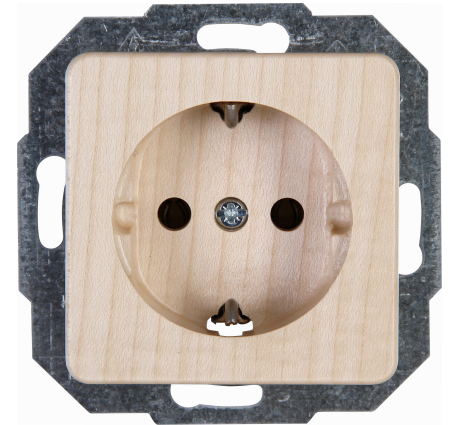

Art.No.	article name
---------	--------------

914839002	HK02 - earthed socket outlet, 1-fold, 16A, 250V~, colour: maple
-----------	---

HK02 - earthed socket outlet, 1-fold, 16 A, 250 V~, colour: maple

Technical data	914839002
Connection type	Screw and Push-in clamp
With signal lamp	no
With enhanced contact protection	no
Frequency	50 50 Hz
Label space/information surface	no
Eject-mechanism	no
Material	Plastic
Rated fault current	0.00 A
Type of fastening	Mounting with claw and screw
Impact strength	IK00
Transparent	no
With miniature fuse	no
With loop through function	yes
With function lighting	no
With orientation lighting	no
Number of modules (module system)	1
Number of active pins (round)	0
Number of active pins (flat)	2
Min. depth of built-in installation box	32.0 mm
Compatible with Apple HomeKit	no
Compatible with Google Assistant	no
Compatible with Amazon Alexa	no
Metallic colour	no
Nominal current	16.00 A
Nominal voltage	250 V
Mounting method	EV000383 - Flush-mounted (plaster)
Colour	Wood
Model	Socket outlet CEE 7/3 (type F)
Halogen free	yes
Lockable	no
With hinged lid	no
Surface protection	Untreated
Number of phases	1
With on/off switch	no
For heavy conditions (according to VDE)	no
Rotated central insert	no