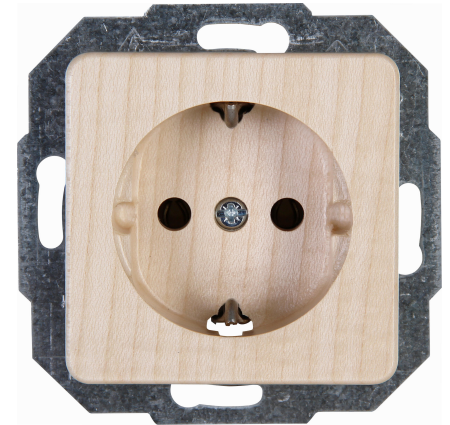

Art.No. article name

914839002 HK02 - earthed socket outlet, 1-fold, 16A, 250V~, colour: maple

HK02 - earthed socket outlet, 1-fold, 16 A, 250 V~, colour: maple

Technical data	914839002
Connection type	Push-in clamp
With signal lamp	no
With enhanced contact protection	no
Label space/information surface	no
Eject-mechanism	no
Material	Wood
Rated fault current	250.00 A
Type of fastening	Mounting with claw and screw
Impact strength	IK00
Transparent	no
With miniature fuse	no
With loop through function	yes
With function lighting	no
With orientation lighting	no
Number of modules (module system)	1
Number of active pins (round)	2
Number of active pins (flat)	2
Min. depth of built-in installation box	32.0 mm
Compatible with Apple HomeKit	no
Compatible with Google Assistant	no
Compatible with Amazon Alexa	no
Metallic colour	no
Nominal current	16.00 A
Nominal voltage	250
Mounting method	EV000383 - Flush-mounted (plaster)
Colour	Wood
Model	Protective contact
Halogen free	yes
Lockable	no
With hinged lid	no
Surface protection	Untreated
Number of phases	1
With on/off switch	no
For heavy conditions (according to VDE)	no
Rotated central insert	no
Over voltage protection	no

Technical data		914839002
Fault current protection	no	
Insulated mounting	no	
RAL-number (similar)	3003	
Width of device	55.0 mm	
Height of device	55.0 mm	
Depth of device	41.1 mm	
Number of socket outlets switchable	0	
IFTTT support available	no	
Special power supply	No special power supply	
Material quality	Other	
Surface finishing	Glossy	
Imprint/indication	None	
Suitable for degree of protection (IP)	IP20	
Anti-bacterial treatment	no	
With built-in bluetooth speaker	nein	
Number of ports USB-A	0	
Number of ports USB-C	0	
Max. current rating of USB power supply	0.00 A	
With Wi-Fi signal repeater	nein	
Protective contact	Earthing clips	
Farbe (Kopp-Bezeichnung)	maple	