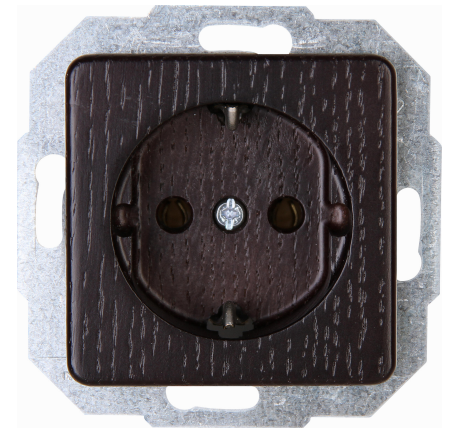

| Technical data                          | 914837000                          |
|---|------------------------------------|
| Connection type                         | Screw and Push-in clamp            |
| With signal lamp                        | no                                 |
| With enhanced contact protection        | no                                 |
| Frequency                               | 50 50 Hz                           |
| Label space/information surface         | no                                 |
| Eject-mechanism                         | no                                 |
| Material                                | Plastic                            |
| Rated fault current                     | 0.00 A                             |
| Type of fastening                       | Mounting with claw and screw       |
| Impact strength                         | IK00                               |
| Transparent                             | no                                 |
| With miniature fuse                     | no                                 |
| With loop through function              | yes                                |
| With function lighting                  | no                                 |
| With orientation lighting               | no                                 |
| Number of modules (module system)       | 1                                  |
| Number of active pins (round)           | 0                                  |
| Number of active pins (flat)            | 2                                  |
| Min. depth of built-in installation box | 32.0 mm                            |
| Compatible with Apple HomeKit           | no                                 |
| Compatible with Google Assistant        | no                                 |
| Compatible with Amazon Alexa            | no                                 |
| Metallic colour                         | no                                 |
| Nominal current                         | 16.00 A                            |
| Nominal voltage                         | 250 V                              |
| Mounting method                         | EV000383 - Flush-mounted (plaster) |
| Colour                                  | Wood                               |
| Model                                   | Socket outlet CEE 7/3 (type F)     |
| Halogen free                            | yes                                |
| Lockable                                | no                                 |
| With hinged lid                         | no                                 |
| Surface protection                      | Untreated                          |
| Number of phases                        | 1                                  |
| With on/off switch                      | no                                 |
| For heavy conditions (according to VDE) | no                                 |