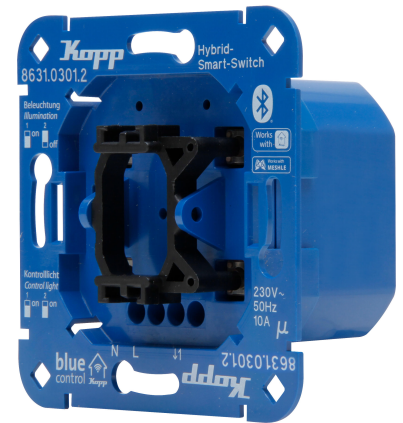

Art.No.	article name
863103012	Blue-control Hybrid-Smart-Switch: push button 1-channel, 3-wire

Blue-control Hybrid-Smart Switch: push button 1-channel, 3-wire, with universal rocker mount for all common switch systems, Bluetooth Mesh-Technologie, 230V~, 50Hz, 2300W, 2,4GHz, protection class IP20, colour: blue

Technical data	863103012
Current supply	230 V AC
Number of relays	1
Suitable for switch	no
Suitable for pulse button	no
Suitable for dimmer	no
Suitable for roller shutter switch	no
Material	Plastic
Type of fastening	Other
Suitable for venetian-/roller shutter switch	no
Suitable for venetian shutter switch	no
Transparent	no
Compatible with Apple HomeKit	no
Compatible with Google Assistant	yes
Compatible with Amazon Alexa	yes
Mounting method	Flush mounted
Colour	Blue
Halogen free	no
Surface protection	Untreated
Rolling code system	no
Radio frequency	2400
In housing	yes
In tube base housing	no
Printed circuit board/module	no
Push button mode	yes
Switching mode	no
With manual radio transmitter	no
With radio coding device	no
With radio controlled push button	no
Code length (Bit)	128
RAL-number (similar)	5005
IFTTT support available	no
Material quality	Thermoplastic
Degree of protection (NEMA)	Other
Surface finishing	Glossy
Modulation	FM