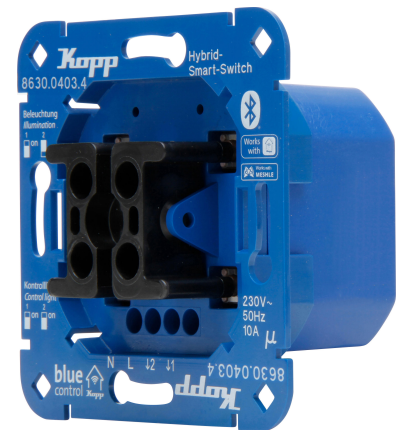

Art.No.	article name
863004034	Blue-control Hybrid-Smart-Switch: shutter/blind switch 2-channel, 4-wire

Blue-control Hybrid-Smart Switch: shutter/blinds control, 2-channel, 4-wire, with universal rocker mount for all common switch systems, Bluetooth Mesh-Technology, 230V~, 50Hz, 2x 1150W, 2,4GHz, protection class IP20, colour: blue

Technical data	863004034
Current supply	230 V AC
Number of relays	2
Suitable for switch	no
Suitable for pulse button	no
Suitable for dimmer	no
Suitable for roller shutter switch	yes
Material	Plastic
Type of fastening	Other
Suitable for venetian-/roller shutter switch	yes
Suitable for venetian shutter switch	yes
Transparent	no
Compatible with Apple HomeKit	no
Compatible with Google Assistant	yes
Compatible with Amazon Alexa	yes
Mounting method	Flush mounted
Colour	Blue
Halogen free	no
Surface protection	Untreated
Rolling code system	no
Radio frequency	2400
In housing	yes
In tube base housing	no
Printed circuit board/module	no
Push button mode	yes
Switching mode	yes
With manual radio transmitter	no
With radio coding device	no
With radio controlled push button	no
Code length (Bit)	128
RAL-number (similar)	5005
IFTTT support available	no
Material quality	Thermoplastic
Degree of protection (NEMA)	Other
Surface finishing	Glossy