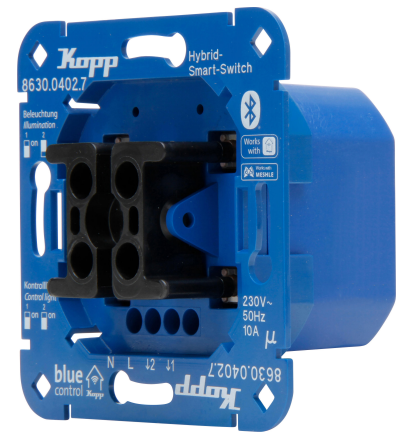

Art.No.	article name
863004027	Blue-control Hybrid-Smart-Switch: series switch 2-channel, 4-wire

Blue Control Hybrid-Smart Switch: series switch 2-channel, 4-wire, with universal rocker mount for all common switch systems, Bluetooth Mesh-Technology, 230V, 50Hz, 2 x 1150W, protection class IP20, colour: blue

Technical data	863004027
Current supply	230 V AC
Number of relays	2
Suitable for switch	yes
Suitable for pulse button	no
Suitable for dimmer	no
Suitable for roller shutter switch	no
Material	Plastic
Type of fastening	Other
Suitable for venetian-/roller shutter switch	no
Suitable for venetian shutter switch	no
Transparent	no
Compatible with Apple HomeKit	no
Compatible with Google Assistant	yes
Compatible with Amazon Alexa	yes
Mounting method	Flush mounted
Colour	Blue
Halogen free	no
Surface protection	Untreated
Rolling code system	no
Radio frequency	2400
In housing	yes
In tube base housing	no
Printed circuit board/module	no
Push button mode	no
Switching mode	yes
With manual radio transmitter	no
With radio coding device	no
With radio controlled push button	no
Code length (Bit)	128
RAL-number (similar)	5005
IFTTT support available	no
Material quality	Thermoplastic
Degree of protection (NEMA)	Other
Surface finishing	Glossy
Modulation	FM