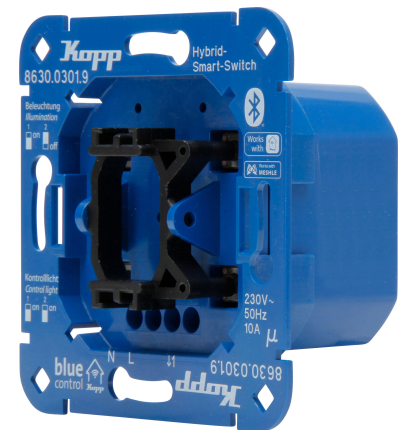

Art.No.	article name
863003019	Blue-control Hybrid-Smart-Switch: Switch 1-channel, 3-wire

Blue Control Hybrid-Smart Switch: Switch 1-channel, 3-wire, with universal rocker mount for all common switch systems, Bluetooth-Mesh Technology, 230V~, 50Hz, 2300W, 2,4GHz, protection class IP20, colour: blue

Technical data	863003019
Current supply	230 V AC
Number of relays	1
Suitable for switch	yes
Suitable for pulse button	no
Suitable for dimmer	no
Suitable for roller shutter switch	no
Material	Plastic
Type of fastening	Other
Suitable for venetian-/roller shutter switch	no
Suitable for venetian shutter switch	no
Transparent	no
Compatible with Apple HomeKit	no
Compatible with Google Assistant	yes
Compatible with Amazon Alexa	yes
Mounting method	Flush mounted
Colour	Blue
Halogen free	no
Surface protection	Untreated
Rolling code system	no
Radio frequency	2400
In housing	yes
In tube base housing	no
Printed circuit board/module	no
Push button mode	no
Switching mode	yes
With manual radio transmitter	no
With radio coding device	no
With radio controlled push button	no
Code length (Bit)	128
RAL-number (similar)	5005
IFTTT support available	no
Material quality	Thermoplastic
Degree of protection (NEMA)	Other
Surface finishing	Glossy
Modulation	FM