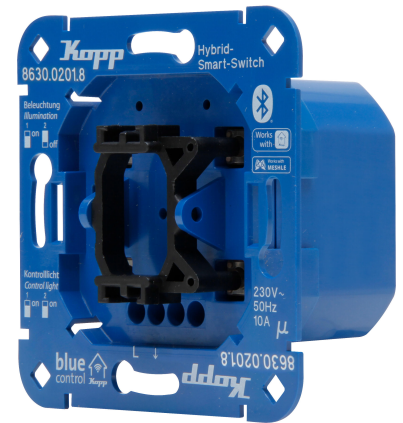

Art.No.	article name
863002018	Blue-control Hybrid-Smart-Switch: Switch 1-channel, 2-wire

Blue-control Hybrid-Smart Switch: Switch 1-channel, 2-wire, with universal rocker mount for all common switch systems, Bluetooth-Mesh Technology, 230V~, 50Hz, max. 200W/VA, LED 7-100W, 2,4GHz, protection class IP20, colour: blue

Technical data	863002018
Current supply	230 V AC
Number of relays	0
Suitable for switch	yes
Suitable for pulse button	no
Suitable for dimmer	no
Suitable for roller shutter switch	no
Material	Plastic
Type of fastening	Other
Suitable for venetian-/roller shutter switch	no
Suitable for venetian shutter switch	no
Transparent	no
Compatible with Apple HomeKit	no
Compatible with Google Assistant	yes
Compatible with Amazon Alexa	yes
Mounting method	Flush mounted
Colour	Blue
Halogen free	no
Surface protection	Untreated
Rolling code system	no
Radio frequency	2400
In housing	yes
In tube base housing	no
Printed circuit board/module	no
Push button mode	yes
Switching mode	yes
With manual radio transmitter	no
With radio coding device	no
With radio controlled push button	no
Code length (Bit)	128
RAL-number (similar)	5005
IFTTT support available	no
Material quality	Thermoplastic
Degree of protection (NEMA)	Other
Surface finishing	Glossy