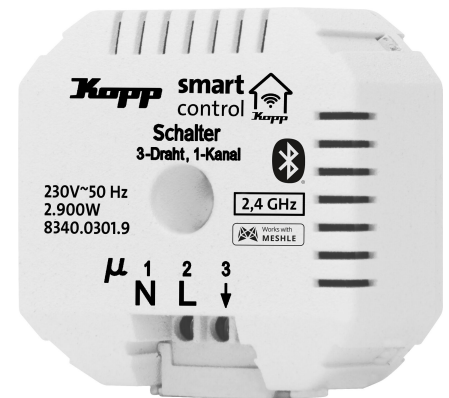

Art.No.	article name
834003019	Smart-control switch actuator, switch 1-channel, 3-wire, with bluetooth mesh technology, colour: white

Smart-control switch actuator, switch 1-channel, 3-wire, with Bluetooth mesh technology, 230V~, 50Hz, 2900W, 2.4GHz, protection class IP20, colour: white

Technical data	834003019
Current supply	230 V AC
Number of relays	1
Suitable for switch	yes
Suitable for pulse button	no
Suitable for dimmer	no
Suitable for roller shutter switch	no
Material	Polyamide (PA)
Type of fastening	Other
Suitable for venetian-/roller shutter switch	no
Suitable for venetian shutter switch	no
Transparent	no
Compatible with Apple HomeKit	no
Compatible with Google Assistant	yes
Compatible with Amazon Alexa	yes
Mounting method	Flush mounted
Colour	White
Halogen free	no
Surface protection	Untreated
Rolling code system	no
Number of commands	∞
Radio frequency	2400
In housing	yes
In tube base housing	no
Printed circuit board/module	no
Push button mode	yes
Switching mode	yes
With manual radio transmitter	no
With radio coding device	no
With radio controlled push button	no
Code length (Bit)	128
IFTTT support available	no
Degree of protection (IP)	IP20
Material quality	Polyamide (PA)
Degree of protection (NEMA)	Other
Surface finishing	Untreated