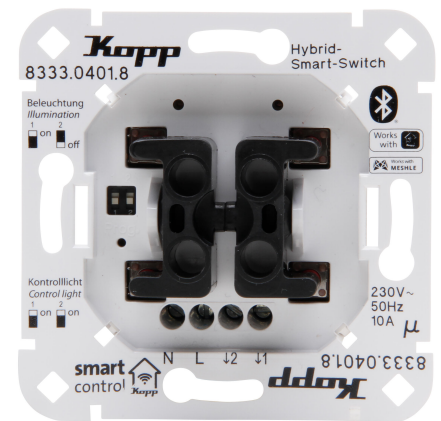

Art.No.	article name
833304018	Smart-control Hybrid Smart Switch: shutter, blind, awning control, 2-channel, 4-wire, colour: white

Smart-control Hybrid Smart Switch: shutter, blind, marker control, 2-channel, 4-wire, with universal rocker mount for Kopp and various switch manufacturers, Bluetooth mesh technology, 230V~, 50Hz, 2x1150W, 2.4GHz, protection class IP20, colour: white

Technical data	833304018
Current supply	230 V AC
Number of relays	2
Suitable for switch	no
Suitable for pulse button	no
Suitable for dimmer	no
Suitable for roller shutter switch	yes
Material	Plastic
Type of fastening	Other
Suitable for venetian-/roller shutter switch	yes
Suitable for venetian shutter switch	yes
Transparent	no
Compatible with Apple HomeKit	no
Compatible with Google Assistant	yes
Compatible with Amazon Alexa	yes
Mounting method	Flush mounted
Colour	White
Halogen free	no
Surface protection	Untreated
Rolling code system	no
Number of commands	∞
Radio frequency	2400
In housing	yes
In tube base housing	no
Printed circuit board/module	no
Push button mode	yes
Switching mode	yes
With manual radio transmitter	no
With radio coding device	no
With radio controlled push button	no
Code length (Bit)	128
IFTTT support available	no
Degree of protection (IP)	IP20
Material quality	Polycarbonate (PC)
Degree of protection (NEMA)	Other

Technical data		833304018
Surface finishing	Untreated	
Modulation	FM	