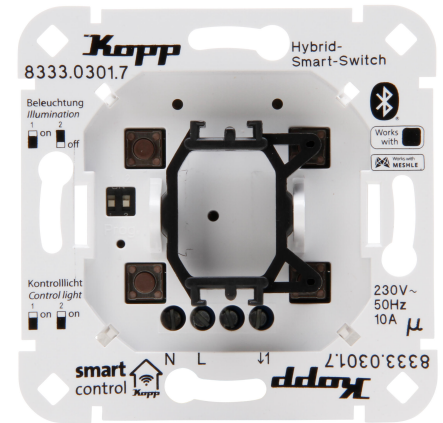

Art.No.	article name
833303017	Smart-control Hybrid Smart Switch: switch 1-channel, 3-wire, colour: white

Smart-control Hybrid Smart Switch: switch 1-channel, 3-wire, with universal rocker mount for Kopp and various switch manufacturers, Bluetooth mesh technology, 230V~, 50Hz, 2300W, 2.4GHz, protection class IP20, colour: white

Technical data	833303017
Current supply	230 V AC
Number of relays	1
Suitable for switch	yes
Suitable for pulse button	no
Suitable for dimmer	no
Suitable for roller shutter switch	no
Material	Plastic
Type of fastening	Other
Suitable for venetian-/roller shutter switch	no
Suitable for venetian shutter switch	no
Transparent	no
Compatible with Apple HomeKit	no
Compatible with Google Assistant	yes
Compatible with Amazon Alexa	yes
Mounting method	Flush mounted
Colour	White
Halogen free	no
Surface protection	Untreated
Rolling code system	no
Number of commands	∞
Radio frequency	2400
In housing	yes
In tube base housing	no
Printed circuit board/module	no
Push button mode	no
Switching mode	yes
With manual radio transmitter	no
With radio coding device	no
With radio controlled push button	no
Code length (Bit)	128
IFTTT support available	no
Degree of protection (IP)	IP20
Material quality	Polycarbonate (PC)
Degree of protection (NEMA)	Other

Technical data		833303017
Surface finishing	Untreated	
Modulation	FM	