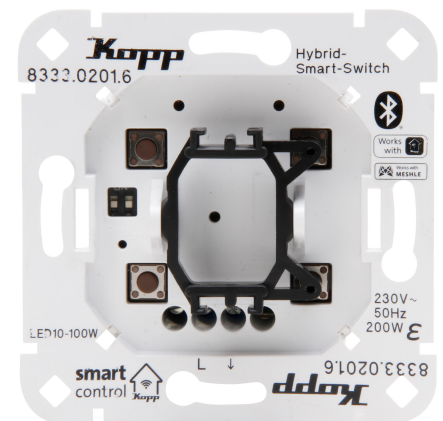

Art.No.	article name
833302016	Smart-control Hybrid Smart Switch: switch 1-channel, 2-wire, colour: white

Smart-control Hybrid Smart Switch: switch 1-channel, 2-wire, with universal rocker mount for Kopp and various switch manufacturers, Bluetooth mesh technology, 230V~, 50Hz, up to max. 200W/VA, LED 7-80W, 2.4GHz, protection class IP20, colour: white

Technical data	833302016
Current supply	230 V AC
Number of relays	0
Suitable for switch	yes
Suitable for pulse button	no
Suitable for dimmer	no
Suitable for roller shutter switch	no
Material	Plastic
Type of fastening	Other
Suitable for venetian-/roller shutter switch	no
Suitable for venetian shutter switch	no
Transparent	no
Compatible with Apple HomeKit	no
Compatible with Google Assistant	yes
Compatible with Amazon Alexa	yes
Mounting method	Flush mounted
Colour	White
Halogen free	no
Surface protection	Untreated
Rolling code system	no
Number of commands	∞
Radio frequency	2400
In housing	yes
In tube base housing	no
Printed circuit board/module	no
Push button mode	yes
Switching mode	yes
With manual radio transmitter	no
With radio coding device	no
With radio controlled push button	no
Code length (Bit)	128
RAL-number (similar)	5005
IFTTT support available	no
Degree of protection (IP)	IP20
Material quality	Polycarbonate (PC)