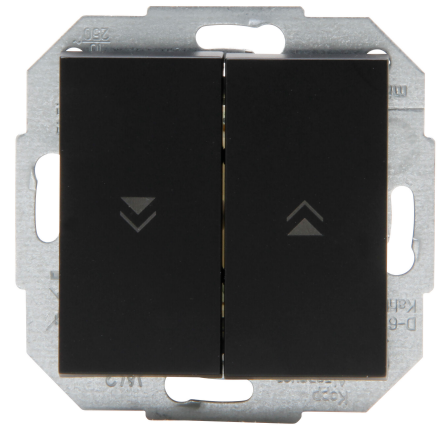

Art.No.	article name
588550085	ATHENIS - Venetian switch, colour: black matt

ATHENIS - Venetian blind switch, nominal voltage 250V~, switching capacity 10AX, protection class IP20, colour: black matt

Technical data	588550085
Connection type	Push-in clamp
Label space/information surface	no
Material	Plastic
Type of fastening	Clamping/screw mounting
Transparent	no
Electronic controllable	no
Number of modules (module system)	1
Min. depth of built-in installation box	32.0 mm
Compatible with Apple HomeKit	no
Compatible with Google Assistant	no
Compatible with Amazon Alexa	no
Nominal voltage	250
Mounting method	EV000383 - Flush-mounted (plaster)
Assembly arrangement	Basic element with central cover plate
Method of operation	Rocker/button
Colour	Black
Model	1-pole push button
Halogen free	yes
Surface protection	Lacquered
Rated current	10.00 A
Number of buttons	2
RAL-number (similar)	9005
Width of device	55.0 mm
Height of device	55.0 mm
Depth of device	35.0 mm
IFTTT support available	no
Mechanical controllable	yes
Material quality	Thermoplastic
Surface finishing	Matt
Suitable for degree of protection (IP)	IP20
For venetian blinds	yes
For roller blinds	ja
For awnings	ja