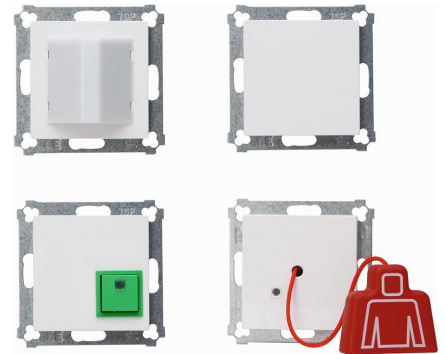

Art.No.	article name
450002016	HK07 - Uninterruptible power supply, colour: pure white

HK07 - WC emergency call set consisting of pull button, signal light, shut-off button and power supply, colour: pure white

Technical data	450002016
With lighting	yes
Transparent	no
Min. depth of built-in installation box	30.0 mm
Nominal voltage	230
Method of operation	Rocker/button
Colour	White
Halogen free	yes
Surface protection	Untreated
Rated current	10.00 A
RAL-number (similar)	9010
Width of device	55.0 mm
Height of device	55.0 mm
Depth of device	35.0 mm
Number of socket outlets total	4
Number of socket outlets switchable	2
Equipped with 1	Other
Equipped with 2	Other
Surface finishing	Glossy