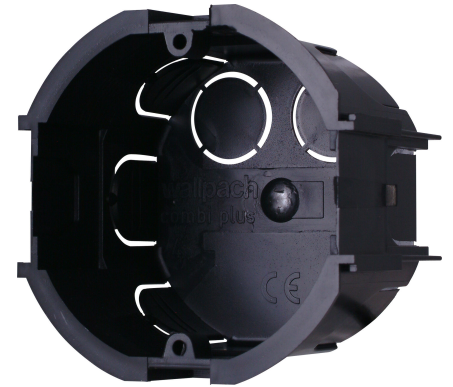

Art.No.	article name
394900003	"Combi Plus" junction box Ø 75mm, depth 45mm, colour: black

"Combi Plus" junction box Ø 75mm, stackable, depth 45mm, multiple fixing option for device support ring, standard screw spacing 60mm, colour: black (RAL 9005)

Technical data	394900003
Shape	EV000167 - round
Diameter	75.0 mm
Internal depth	45.0 mm
Sealable	no
Material	Plastic
With screening	no
With screws	no
Inlet from the rear	yes
Pipe locking	no
Housing feed-through by seal membrane	no
Housing feed-through by nozzle	no
Housing feed-through by step membrane	no
Pipe locking optional	no
Number of included spouts	0
Transparent cover	no
Colour	Black
Width	75.0 mm
Model	Single
Halogen free	yes
Surface protection	Untreated
Connectable	yes
Luminaire hook mounting	no
Housing feed-through by break-out opening	yes
Air tight	no
Degree of protection (IP)	IP20
Equipped with	None
Construction type	Device connection box (round/square)
Circuit integrity	None
Cover model	None
Mounting switching equipment	Screwing
For tube diameter	20/25 mm
Special application	None
Nozzle	None
Depth	45,0 45,0 mm
For number of electric fittings	1