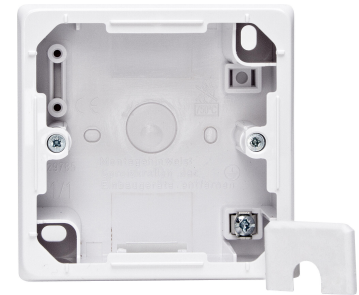

Art.No.	article name
356313009	Surface-mounting housing for flush-mount switch ranges (PARIS, HK05, EUROPA, VISION, MILANO-plastic)

Surface-mounting housing for surface mount installation of flush mount switch ranges, suitable for flush mount switch ranges PARIS, HK05, EUROPA, VISION and MILANO (plastic)

Technical data	356313009
Shape	Square
Number of units	1
Shock resistant	no
Material	Plastic
With cover frame	no
Transparent	no
Number of modules (module system)	1
Suitable for modular domestic switching devices	yes
Cross-trunking mounting	no
Assembly arrangement	Surface mounted housing
Colour	White
Halogen free	yes
Surface protection	Untreated
With cable entry	yes
RAL-number (similar)	9003
With screw gland entry	no
Width of device	80.5 mm
Height of device	80.5 mm
Depth of device	44.1 mm
With duct entry	no
Degree of protection (IP)	IP20
Material quality	Thermoplastic
Mounting direction	Horizontal and vertical
Surface finishing	Glossy
Farbe (Kopp-Bezeichnung)	arctic white