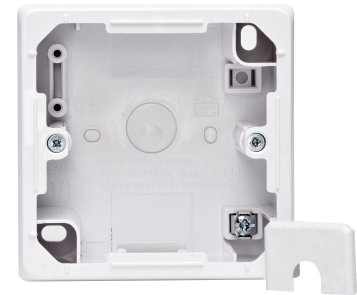

Art.No.	article name
356313009	Surface-mounting housing for flush-mount switch ranges (PARIS, HK05, EUROPA, VISION, MILANO-plastic)

Surface-mounting housing for surface mount installation of flush mount switch ranges, suitable for flush mount switch ranges PARIS, HK05, EUROPA, VISION and MILANO (plastic)

Technical data	356313009
Shape	Square
Number of units	1
Shock resistant	no
Material	Plastic
With cover frame	no
Transparent	no
Number of modules (module system)	1
Suitable for modular domestic switching devices	yes
Cross-trunking mounting	no
Assembly arrangement	Surface mounted housing
Colour	White
Halogen free	yes
Surface protection	Untreated
With cable entry	yes
RAL-number (similar)	9003
With screw gland entry	no
Width of device	80.5 mm
Height of device	80.5 mm
Depth of device	44.1 mm
With duct entry	no
Degree of protection	IP20
Material quality	Thermoplastic
Mounting direction	Horizontal and vertical
Surface finishing	Glossy
Farbe (Kopp-Bezeichnung)	arctic white