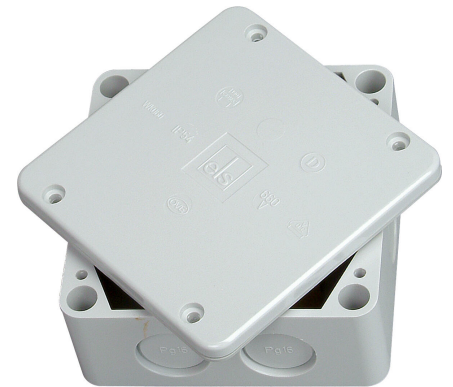

| Art.No.   | article name  |
|-----------|---|
| 352600004 | Surface-mounted junction box, for humid areas, 100x100x50mm, with 5-pole terminal block, grey |

Surface-mounted junction box, for humid areas 100x100x50mm, with 5-pole terminal strip, with 6 cable entries M25, 4 mounting sockets M25, 1 sealing plug, IP54, colour: grey

| Technical data               | 352600004            |
|------------------------------|----------------------|
| Shape                        | Square               |
| Depth                        | 50.0 mm              |
| Length mm                    | 0.1 mm               |
| Sealable                     | no                   |
| Explosion-tested version     | no                   |
| With screening               | no                   |
| Inlet from the rear          | no                   |
| Tackable                     | no                   |
| Castable                     | no                   |
| With casting compound        | no                   |
| Transparent cover            | no                   |
| Colour                       | Grey                 |
| Width                        | 100.0 mm             |
| Model                        | Junction box         |
| Surface protection           | Untreated            |
| Max. conductor cross section | 2.50 mm <sup>2</sup> |
| Mounting in the soil         | no                   |
| Mounting under water         | no                   |
| Weatherproof                 | no                   |
| Degree of protection (IP)    | IP54                 |
| Circuit integrity            | None                 |
| Cover model                  | Blind cover          |
| Cover attachment             | Screwed              |
| For tube diameter            | 25 mm                |
| For Ex-zone gas              | None                 |
| Type of housing feed-through | Preembossing         |
| For Ex-Zone dust             | None                 |