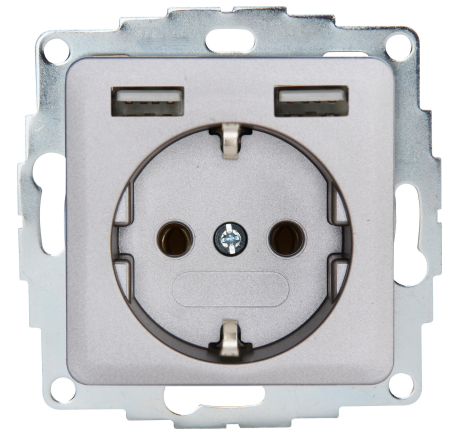

Art.No.	article name
296420001	HK02 - earthed socket outlet with built-in 2 USB charger, colour: steel

HK02 - earthed socket outlet with built-in 2 USB charger - 16A, 250V~, colour: steel

Technical data	296420001
Connection type	Screw and Push-in clamp
With signal lamp	no
With enhanced contact protection	yes
Frequency	50 50 Hz
Label space/information surface	no
Eject-mechanism	no
Material	Plastic
Rated fault current	0.00 A
Type of fastening	Mounting with claw and screw
Impact strength	IK00
Transparent	no
With miniature fuse	no
With loop through function	yes
With function lighting	no
With orientation lighting	no
Number of modules (module system)	1
Number of active pins (round)	0
Number of active pins (flat)	2
Min. depth of built-in installation box	32.0 mm
Compatible with Apple HomeKit	no
Compatible with Google Assistant	no
Compatible with Amazon Alexa	no
Metallic colour	no
Nominal current	16.00 A
Nominal voltage	250 V
Mounting method	Unterputz
Colour	steel
Model	Socket outlet CEE 7/3 (type F)
Halogen free	yes
Lockable	no
With hinged lid	no
Surface protection	Untreated
Number of phases	1
With on/off switch	no
For heavy conditions (according to VDE)	no