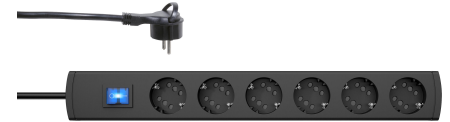

Art.No.	article name
234705007	DUOversal PLUS 6=12, extra flat angle plug, illuminated switch, with shutter, 35° turned sockets, cable 1.4m, mountable

DUOversal Plus, 6=12, with extra flat angle plug (8mm), all sockets with connection option for one grounding-type plug or two euro-plugs, with illuminated switch (2-pole), with shutter, with 35° turned sockets, 52mm distance between sockets, cable H05VV-F3G1,5mm<sup>2</sup>, 1,4m, mountable, 16A, 250V~, anthracite

Technical data	234705007
Housing shape	Rectangular
Number of socket outlets with protective contact (SCHUKO)	6
Residual current circuit breaker (RCCB)	no
With cover lid	no
Material	Plastic
Impact strength	IK00
Transparent	no
With miniature fuse	no
Number of socket outlets with earth pin	0
Number of other socket outlets	0
Number of cold device socket outlets	0
Number of USB connections	0
Number of socket outlets type Bipasso (Italy)	0
Number of socket outlets Type P11 (Italy)	0
Number of NEMA-outlets	0
Number of universal multi standard sockets	0
Number of socket outlets French standard (Type E)	0
Compatible with Apple HomeKit	no
Compatible with Google Assistant	no
Compatible with Amazon Alexa	no
Nominal current	16.00 A
Colour	anthracite
core cross section	1.5 mm <sup>2</sup>
Halogen free	yes
Surface protection	Untreated
Length of power cord	1.4 m
With on/off switch	yes
Mains filter	no
Rotated central insert	yes
Over voltage protection	no
RAL-number (similar)	7016
Number of socket outlets CEE 7/16 (EURO)	12