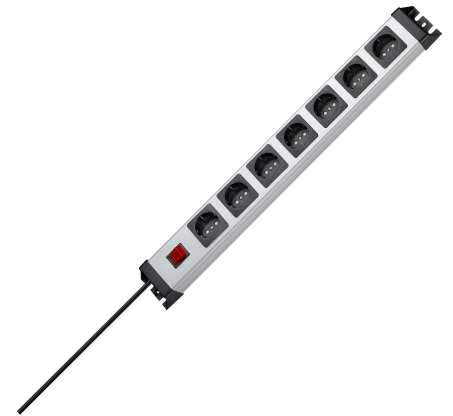

Art.No.	article name
---------	--------------

226820011	POWERversal 7-way, with switch, with shutter, cable 1.4m
-----------	--

POWERversal 7-way, 250V~, 16A, max.3600w, IP20, with illuminated switch (2-pole), with shutter, with 90° turned sockets, 65mm distance between sockets, mountable, reconnectable, cable 05VV-F3G1,5mm², 1,4m, length (lx-bxh):(612,6x71x58,3)mm, silver-black

Technical data	226820011
Housing shape	Rectangular
Number of socket outlets with protective contact (SCHUKO)	7
Residual current circuit breaker (RCCB)	no
With cover lid	no
Material	Plastic
Impact strength	IK00
Transparent	no
With miniature fuse	no
Number of CEE socket outlets	0
Number of socket outlets with earth pin	0
Number of other socket outlets	0
Number of cold device socket outlets	0
Number of USB connections	0
Number of socket outlets type Bipasso (Italy)	0
Number of socket outlets Type P11 (Italy)	0
Number of NEMA-outlets	0
Number of universal multi standard sockets	0
Number of socket outlets French standard (Type E)	0
Compatible with Apple HomeKit	no
Compatible with Google Assistant	no
Compatible with Amazon Alexa	no
Nominal current	16.00 A
Colour	Silver
core cross section	1.5 mm ²
Halogen free	yes
Surface protection	Untreated
Length of power cord	1.4 m
With on/off switch	yes
Mains filter	no
Rotated central insert	yes
Over voltage protection	no
RAL-number (similar)	7035