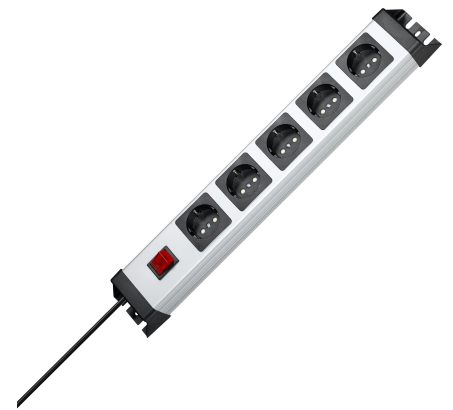

Art.No.	article name
226620015	POWERversal 5-way, with switch, with shutter, cable 1.4m

POWERversal 5-way, 250V~, 16A, max.3600w, IP20, with illuminated switch (2-pole), with shutter, with 90° turned sockets, 65mm distance between sockets, mountable, reconnectable, cable 05VV-F3G1,5mm<sup>2</sup>, 1,4m, length (lx-bxh):(482,6x71x58,3)mm, silber-schwarz

Technical data	226620015
Housing shape	Rectangular
Number of socket outlets with protective contact (SCHUKO)	5
Residual current circuit breaker (RCCB)	no
With cover lid	no
Material	Plastic
Impact strength	IK00
Transparent	no
Number of socket outlets with earth pin	0
Number of other socket outlets	0
Number of cold device socket outlets	0
Number of USB connections	0
Number of socket outlets type Bipasso (Italy)	0
Number of socket outlets Type P11 (Italy)	0
Number of NEMA-outlets	0
Number of universal multi standard sockets	0
Number of socket outlets French standard (Type E)	0
Compatible with Apple HomeKit	no
Compatible with Google Assistant	no
Compatible with Amazon Alexa	no
Nominal current	16.00 A
Colour	Silver
core cross section	1.5 mm <sup>2</sup>
Halogen free	yes
Surface protection	Untreated
Length of power cord	1.4 m
With on/off switch	yes
Mains filter	no
Rotated central insert	yes
Over voltage protection	no
RAL-number (similar)	7035
Number of socket outlets CEE 7/16 (EURO)	0
IFTTT support available	no