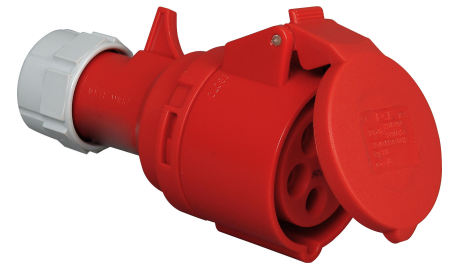

Art.No. article name

182301001 CEE-coupling with hinged lid, with short entry bush, 5-pole

CEE-coupling with hinged lid with short entry bush, 5-pole, 16A, 400V~, 6h, protection class IP44

Technical data	182301001
Number of poles	5
Clock hour position	6 h
IEC-amperage	16.00 A
Military model	yes
Identification colour	Red
Voltage according to EN 60309-2	400 V (50+60 Hz) red
Packaging break	N