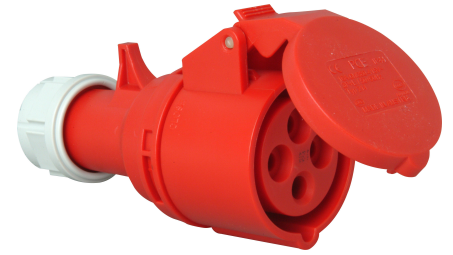

| Art.No. | article name |
|-----------|---|
| 182000001 | CEE-coupling with hinged lid, with short entry bush, 4-pole |

CEE-coupling with hinged lid with short entry bush, 4-pole, 16A, 400V~, 6h, protection class IP44

| Technical data | 182000001 |
|---------------------------------|----------------------|
| Number of poles | 4 |
| Clock hour position | 6 h |
| IEC-amperage | 16.00 A |
| Identification colour | Red |
| Voltage according to EN 60309-2 | 400 V (50+60 Hz) red |
| Packaging break | N |